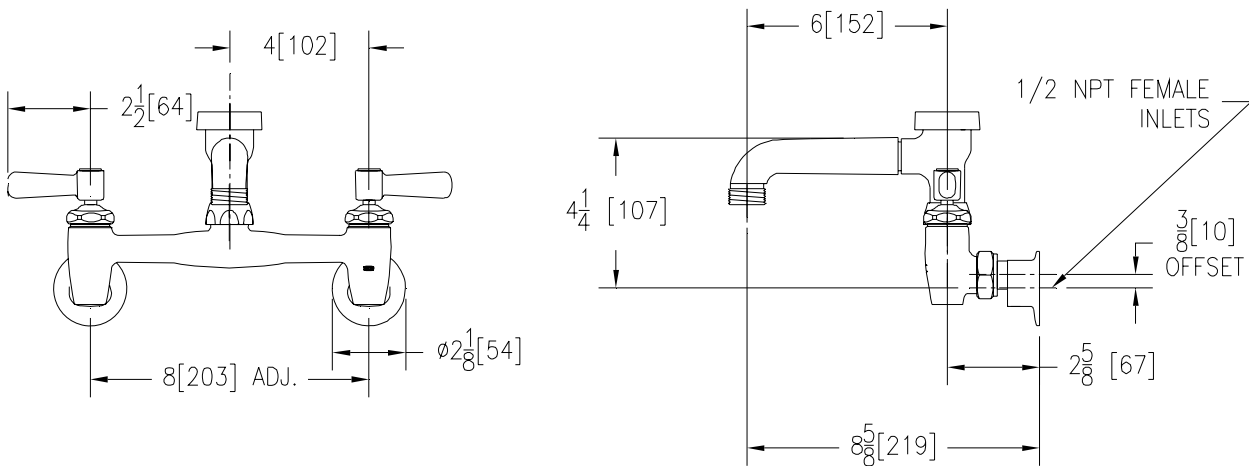

SINK FAUCET Z843N1

TAG _____

Engineering Specifications: Zurn AquaSpec® Z843N1

Polished chrome-plated cast brass 8" [203mm] sink faucet with quarter turn ceramic disc cartridges, 3/8" [10mm] short swivel inlets providing adjustable centers from 7-1/4" [184mm] to 8-3/4" [222mm], integral service stops and a 6" [152mm] centerline cast brass vacuum breaker spout with a 3/4" hose threaded outlet. Unit is furnished with 2-1/2" [64mm] vandal-resistant color-coded metal lever handles.

Note: All dimensions are for reference only. Do not use for pre-plumbing

OPTIONAL ACCESSORIES

Suffix	Description
___ -CS	Check Stops
___ -HCT	Hot/Cold Text Indexes
___ -LSI	2-1/2" [64mm] Long Swivel Inlets
___ -RC	Rough Chrome Plated
___ -WHK	Wall Hook
___ -5H	5' [152cm] Vinyl Hose