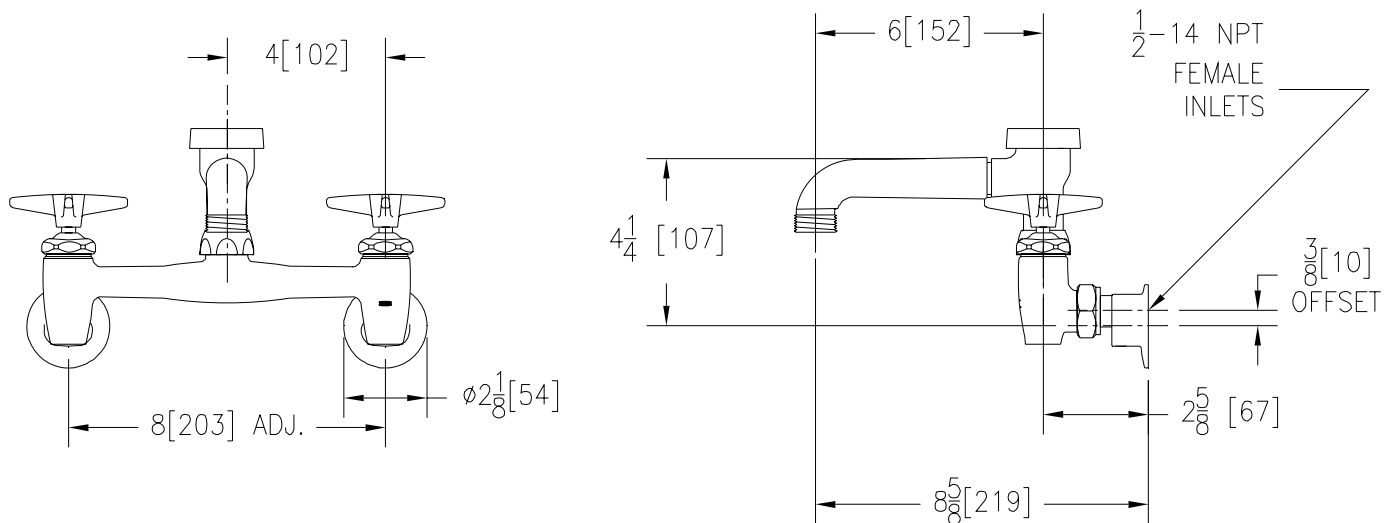

SINK FAUCET Z843N2

TAG _____

Engineering Specifications: Zurn AquaSpec® Z843N2

Polished chrome-plated cast brass 8" [203mm] sink faucet with quarter turn ceramic disc cartridges, 3/8" [10mm] short swivel inlets providing adjustable centers from 7-1/4" [184mm] to 8-3/4" [222mm], integral service stops and a 6" [152mm] centerline cast brass vacuum breaker spout with a 3/4" hose threaded outlet. Unit is furnished with vandal-resistant color-coded metal four arm handles. (Note: Atmospheric vacuum breaker not intended for continuous pressure applications.)

Note: All dimensions are for reference only. Do not use for pre-plumbing

OPTIONAL ACCESSORIES

Suffix	Description
___ -CS	Check Stops
___ -HCT	Hot/Cold Text Indexes
___ -LSI	2-1/2" [64mm] Long Swivel Inlets
___ -RC	Rough Chrome Plated
___ -WHK	Wall Hook
___ -5H	5' [152cm] Vinyl Hose