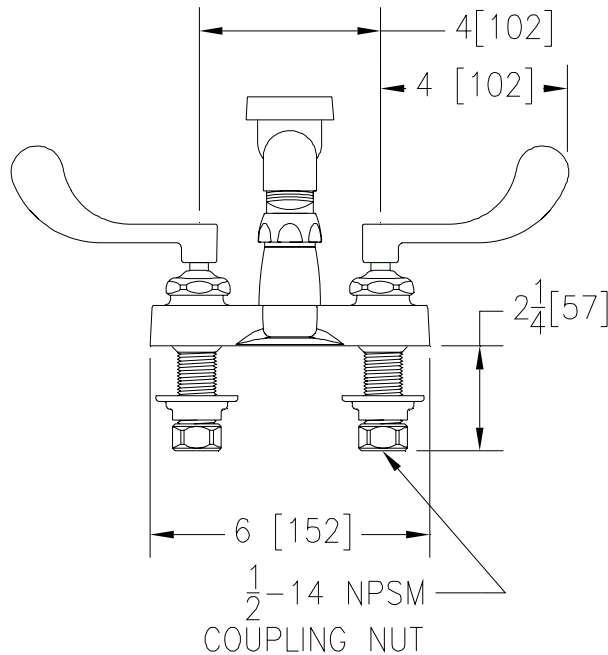

4" CENTERSET GOOSENECK

Z812L4

TAG _____

Engineering Specifications: Zurn AquaSpec® Z812L4

Polished chrome plated cast brass faucet body with integral shanks, quarter turn ceramic disc cartridges and a 2 1/2" [64mm] Vacuum Breaker spout with integral 3/4" Hose Thread. Unit is furnished with, 4" [102mm] vandal-resistant color-coded metal wrist blade handles, mounting hardware and 1/2" NPSM coupling nuts for standard lavatory risers. (Note: Atmospheric vacuum breaker not intended for continuous pressure applications.)

Note: All dimensions are for reference only. Do not use for pre-plumbing.

OPTIONAL ACCESSORIES

Suffix	Description
___ -CS	Check Stops
___ -HCT	Hot/Cold Text Indexes
___ -P	1-1/4" [32mm] Pop-up Drain
___ -PT	1-1/4" [32mm] Cast Brass P-Trap with a 7-1/2" [191mm] Long 17-Gauge Wall Bend
___ -RC	Rough Chrome Plated
___ -WHK	Wall Hook
___ -5H	5' [152cm] Long Vinyl Hose Service Sink Hose with 3/4" Hose Connection