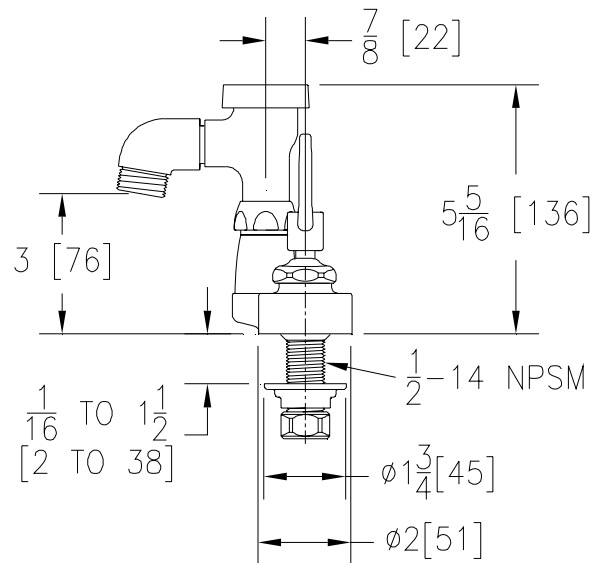

4" CENTERSET GOOSENECK

Z812L4

TAG _____

Engineering Specifications: Zurn AquaSpec® Z812L4

Polished chrome plated cast brass faucet body with integral shanks, quarter turn ceramic disc cartridges and a 2 1/2" [64mm] Vacuum Breaker spout with integral 3/4" Hose Thread. Unit is furnished with, 4" [102mm] vandal-resistant color-coded metal wrist blade handles, mounting hardware and 1/2" NPSM coupling nuts for standard lavatory risers. (Note: Atmospheric vacuum breaker not intended for continuous pressure applications.)

Note: All dimensions are for reference only. Do not use for pre-plumbing.

OPTIONAL ACCESSORIES

Suffix	Description
___ -CS	Check Stops
___ -HCT	Hot/Cold Text Indexes
___ -P	1-1/4" [32mm] Pop-up Drain
___ -PT	1-1/4" [32mm] Cast Brass P-Trap with a 7-1/2" [191mm] Long 17-Gauge Wall Bend
___ -RC	Rough Chrome Plated
___ -WHK	Wall Hook
___ -5H	5' [152cm] Long Vinyl Hose Service Sink Hose with 3/4" Hose Connection