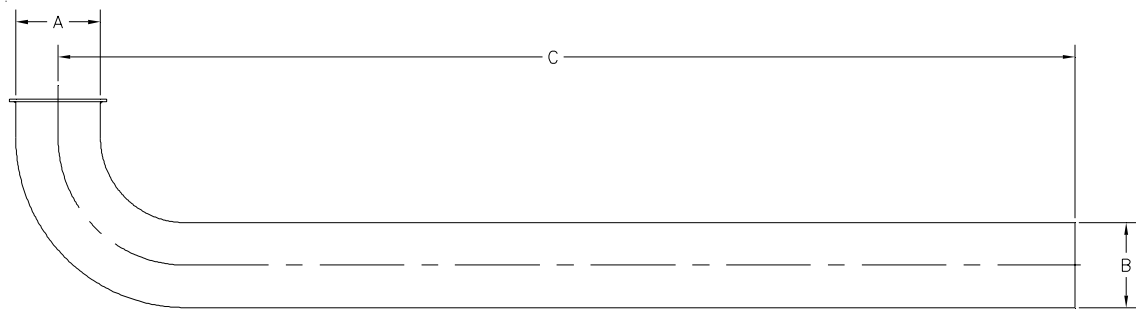

HIWAY WASTE ARMS

ZR319H-7-SC TO ZR7319H-24-RB

TAG _____

Engineering Specification: Zurn ZR319H-7-SC TO ZR7319H-24-RB –
Satin chrome and rough brass direct connection waste arms.

| PRODUCT NUMBER | MATERIAL | DIMENSIONS | | | GAUGE | CARTON QTY. |
|----------------|--------------|------------|-----------|-----------|-------|-------------|
| | | A in.[mm] | B in.[mm] | C in.[mm] | | |
| ZR319H-7-SC | Satin Chrome | 1-1/2[38] | 1-1/2[38] | 7[178] | 22 | 30 |
| ZR319H-12-SC | Satin Chrome | 1-1/2[38] | 1-1/2[38] | 12[305] | 22 | 20 |
| ZR319H-12-RB | Rough Brass | 1-1/2[38] | 1-1/2[38] | 12[305] | 22 | 20 |
| ZR319H-15-SC | Satin Chrome | 1-1/2[38] | 1-1/2[38] | 15[381] | 22 | 20 |
| ZR319H-15-RB | Rough Brass | 1-1/2[38] | 1-1/2[38] | 15[381] | 22 | 20 |
| ZR319H-20-SC | Satin Chrome | 1-1/2[38] | 1-1/2[38] | 20[508] | 22 | 20 |
| ZR319H-20-RB | Rough Brass | 1-1/2[38] | 1-1/2[38] | 20[508] | 22 | 20 |
| ZR319H-24-SC | Satin Chrome | 1-1/2[38] | 1-1/2[38] | 24[610] | 22 | 15 |
| ZR319H-24-RB | Rough Brass | 1-1/2[38] | 1-1/2[38] | 24[610] | 22 | 15 |
| ZR2319H-12-SC | Satin Chrome | 1-1/2[38] | 1-1/2[38] | 12[305] | 20 | 20 |
| ZR2319H-12-RB | Rough Brass | 1-1/2[38] | 1-1/2[38] | 12[305] | 20 | 20 |
| ZR2319H-15-SC | Satin Chrome | 1-1/2[38] | 1-1/2[38] | 15[381] | 20 | 20 |
| ZR2319H-15-RB | Rough Brass | 1-1/2[38] | 1-1/2[38] | 15[381] | 20 | 20 |
| ZR2319H-20-SC | Satin Chrome | 1-1/2[38] | 1-1/2[38] | 20[508] | 20 | 20 |
| ZR7319H-7-SC | Satin Chrome | 1-1/2[38] | 1-1/2[38] | 7[178] | 17 | 30 |
| ZR7319H-7-RB | Rough Brass | 1-1/2[38] | 1-1/2[38] | 7[178] | 17 | 30 |
| ZR7319H-12-SC | Satin Chrome | 1-1/2[38] | 1-1/2[38] | 12[305] | 17 | 20 |
| ZR7319H-12-RB | Rough Brass | 1-1/2[38] | 1-1/2[38] | 12[305] | 17 | 20 |
| ZR7319H-15-SC | Satin Chrome | 1-1/2[38] | 1-1/2[38] | 15[381] | 17 | 20 |
| ZR7319H-24-SC | Satin Chrome | 1-1/2[38] | 1-1/2[38] | 24[610] | 17 | 15 |
| ZR7319H-24-RB | Rough Brass | 1-1/2[38] | 1-1/2[38] | 24[610] | 17 | 15 |