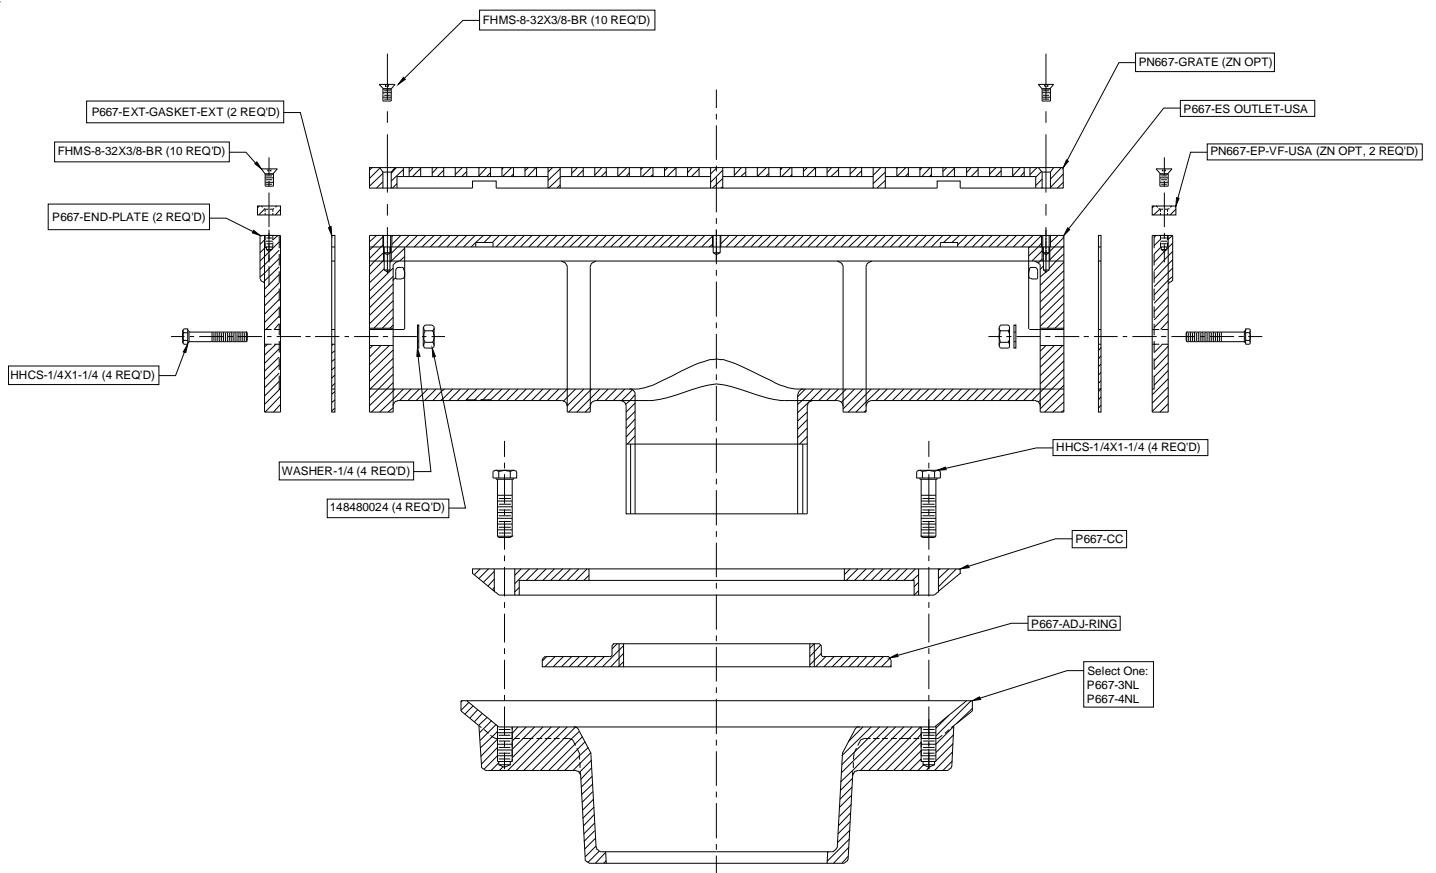

COMMON COMPONENTS

Z667-TS-V

6 [152] WIDE MODULAR TRENCH DRAIN MEDIUM-DUTY W/ CLAMP TOP SECURED AND BACKWATER VALVE

Dimensional Data (inches and [mm]) are Subject to Manufacturing Tolerances and Change Without Notice

* Customer to Specify Size

COMMON COMPONENTS

ZN667

6 [152] MODULAR TRENCH DRAIN HEAVY-DUTY W/ POLISHED NICKEL BRONZE TOP

Dimensional Data (inches and [mm]) are Subject to Manufacturing Tolerances and Change Without Notice

* Customer to Specify Size