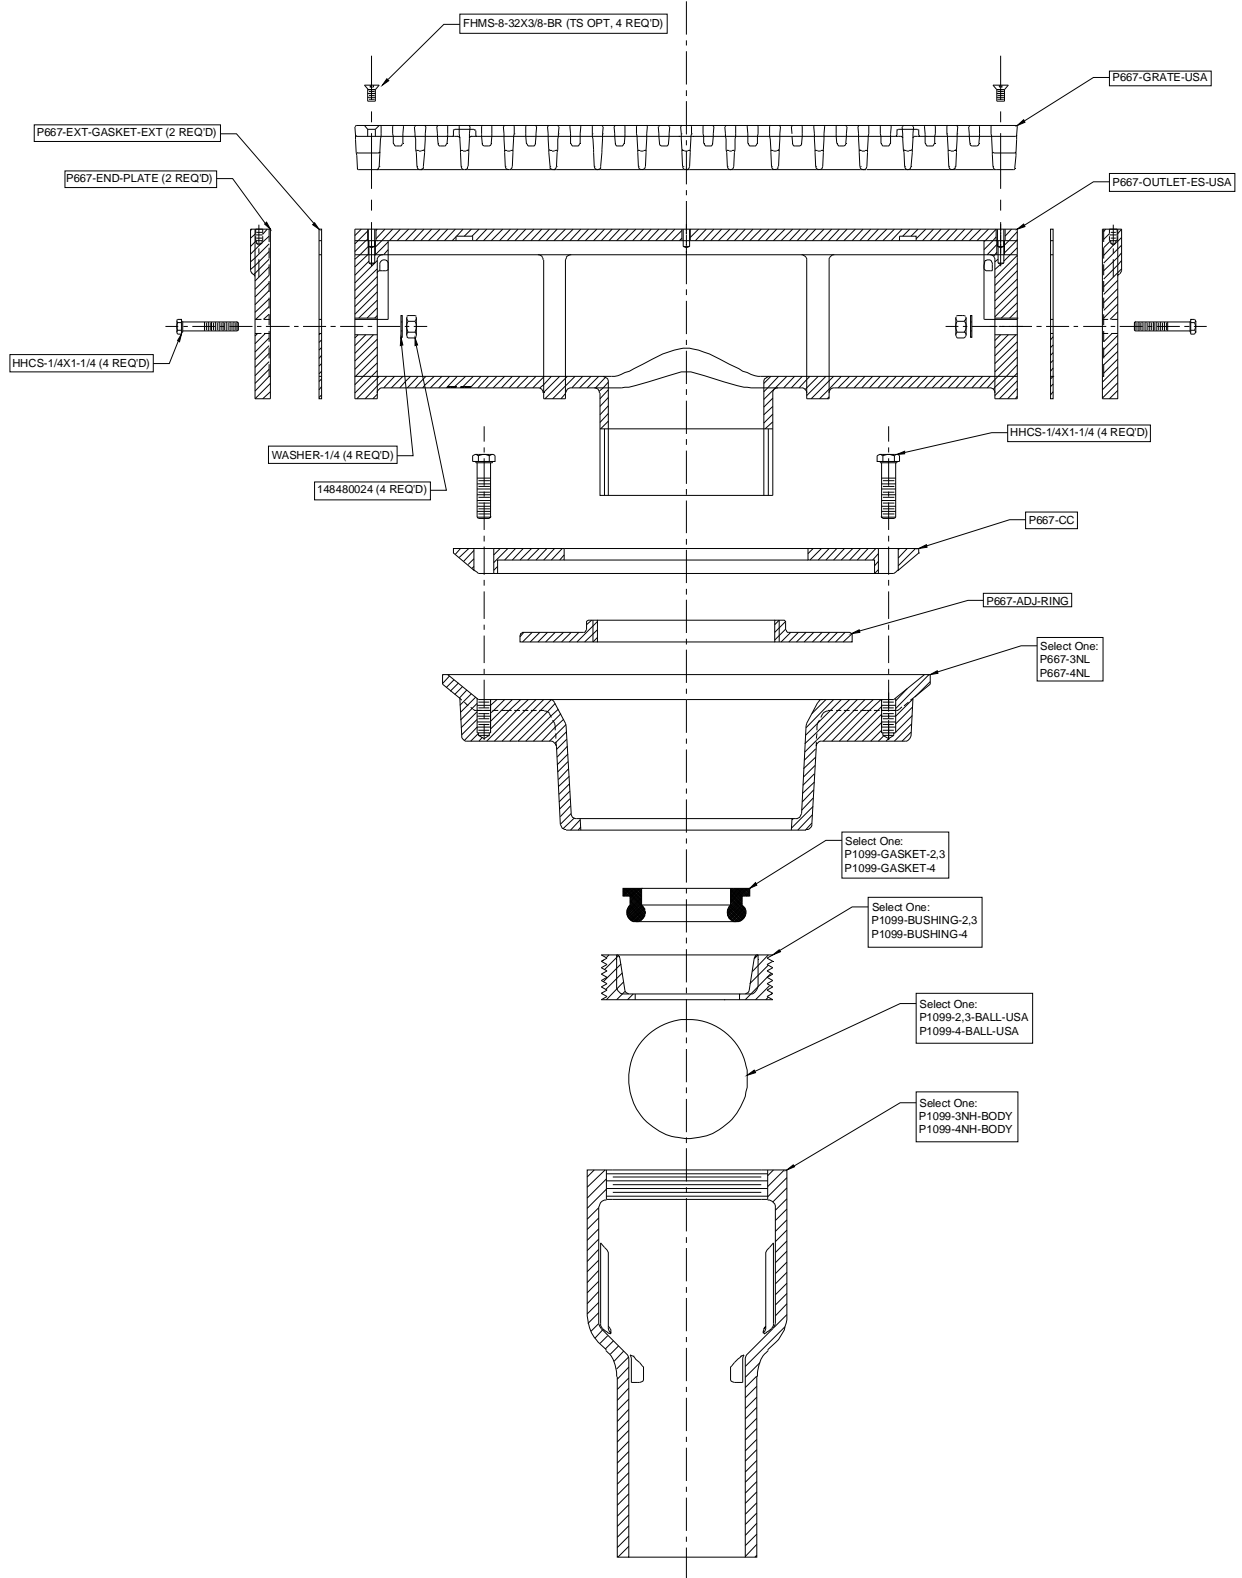

COMMON COMPONENTS

Z667-TS-V

6 [152] WIDE MODULAR TRENCH DRAIN MEDIUM-DUTY W/ CLAMP TOP SECURED AND BACKWATER VALVE

Dimensional Data (inches and [mm]) are Subject to Manufacturing Tolerances and Change Without Notice

* Customer to Specify Size

COMMON COMPONENTS

ZN667

6 [152] MODULAR TRENCH DRAIN HEAVY-DUTY W/ POLISHED NICKEL BRONZE TOP

Dimensional Data (inches and [mm]) are Subject to Manufacturing Tolerances and Change Without Notice

* Customer to Specify Size