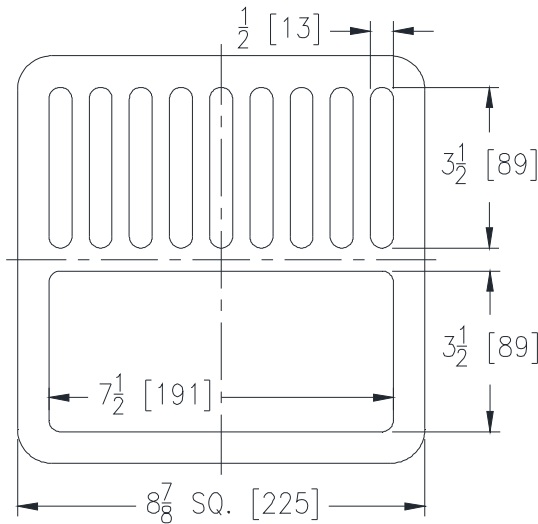

FD2375, FD2376, FD2377

REPLACEMENT GRATES

Dimensional data (inches and [mm]) are subject to manufacturing tolerances and change without notice.

FD2375, FD2376, FD2377

Suffix -F Full Grate

Item No.	Please Check ✓	Grate Rim Thickness	Grate Open Area Sq. In.	Part Number
1		1/2	31	29601-001

FD2375, FD2376, FD2377

Suffix -H Half Grate

Item No.	Please Check ✓	Grate Rim Thickness	Grate Open Area Sq. In.	Part Number
2		1/2	42	29601-003

FD2375, FD2376, FD2377

Suffix -T Three Quarter Grate

Item No.	Please Check ✓	Grate Rim Thickness	Grate Open Area Sq. In.	Part Number
3		1/2	36	29601-002