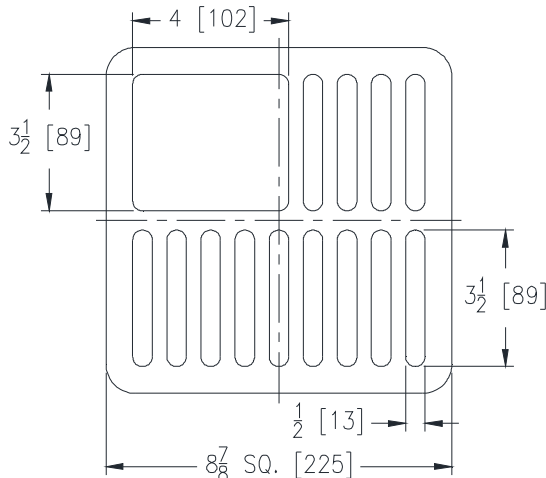

FD2375, FD2376, FD2377

REPLACEMENT GRATES

Dimensional data (inches and [mm]) are subject to manufacturing tolerances and change without notice.

FD2375, FD2376, FD2377

Suffix -F Full Grate

Item No.	Please Check ✓	Grate Rim Thickness	Grate Open Area Sq. In.	Part Number
1		1/2	31	29601-001

FD2375, FD2376, FD2377

Suffix -H Half Grate

Item No.	Please Check ✓	Grate Rim Thickness	Grate Open Area Sq. In.	Part Number
2		1/2	42	29601-003

FD2375, FD2376, FD2377

Suffix -T Three Quarter Grate

Item No.	Please Check ✓	Grate Rim Thickness	Grate Open Area Sq. In.	Part Number
3		1/2	36	29601-002