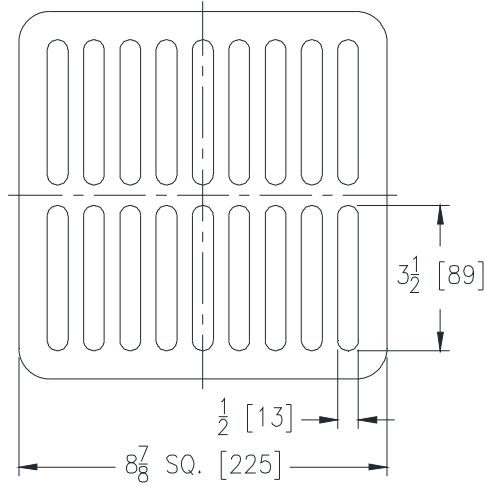

FD2375, FD2376, FD2377

REPLACEMENT GRATES

Dimensional data (inches and [mm]) are subject to manufacturing tolerances and change without notice.

FD2375, FD2376, FD2377

Suffix -F Full Grate

Item No.	Please Check ✓	Grate Rim Thickness	Grate Open Area Sq. In.	Part Number
1		1/2	31	29601-001

FD2375, FD2376, FD2377

Suffix -H Half Grate

Item No.	Please Check ✓	Grate Rim Thickness	Grate Open Area Sq. In.	Part Number
2		1/2	42	29601-003

FD2375, FD2376, FD2377

Suffix -T Three Quarter Grate

Item No.	Please Check ✓	Grate Rim Thickness	Grate Open Area Sq. In.	Part Number
3		1/2	36	29601-002