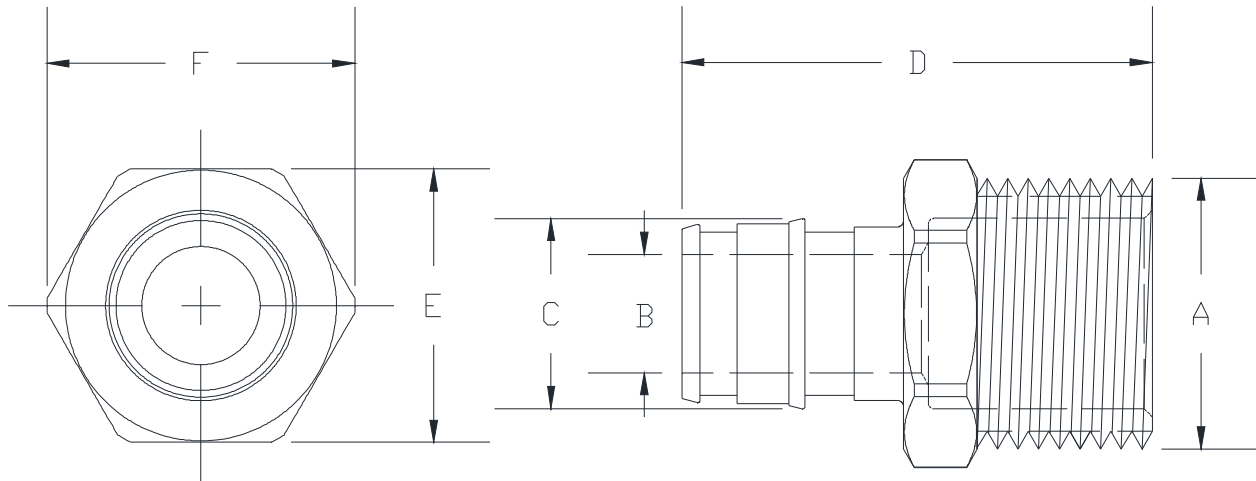

QEMC_GX

XL BRASS EXPANSION MALE THREADED ADAPTER

SPECIFICATION SHEET

TAG _____

Dimensional Data (inches and [mm]) are Subject to Manufacturing Tolerances and Change Without Notice

Part Number	XL Brass Expansion Male Threaded Adapter Size	Dimensions in In [mm]					
		A	B	C	D	E	F
QEMC33GX	1/2" PEX x 1/2" MPT	1/2 NPT	0.38 [10]	0.61 [16]	1.50 [38]	0.88 [22]	0.98 [25]
QEMC34GX	1/2" PEX x 3/4" MPT	3/4 NPT	0.38 [10]	0.61 [16]	1.52 [39]	1.06 [27]	1.18 [30]
QEMC43GX	3/4" PEX x 1/2" MPT	1/2 NPT	0.60 [15]	0.87 [22]	1.78 [45]	0.85 [21]	0.97 [25]
QEMC44GX	3/4" PEX x 3/4" MPT	3/4 NPT	0.60 [15]	0.87 [22]	1.73 [44]	1.06 [27]	1.18 [30]
QEMC45GX	3/4" PEX x 1" MPT	1 NPT	0.60 [15]	0.87 [22]	1.95 [50]	1.34 [34]	1.52 [39]
QEMC54GX	1" PEX x 3/4" MPT	3/4 NPT	0.80 [20]	1.11 [28]	2.01 [51]	1.06 [27]	1.18 [30]
QEMC55GX	1" PEX x 1" MPT	1 NPT	0.80 [20]	1.11 [28]	2.21 [56]	1.34 [34]	1.50 [38]
QEMC65GX	1-1/4" PEX x 1" MPT	1 NPT	0.96 [24]	1.36 [34]	2.48 [63]	1.31 [33]	1.52 [39]
QEMC66GX	1-1/4" PEX x 1-1/4" MPT	1-1/4 NPT	0.96 [24]	1.36 [34]	2.52 [64]	1.69 [43]	1.77 [45]
QEMC77GX	1-1/2" PEX x 1-1/2" MPT	1-1/2 NPT	1.08 [28]	1.49 [38]	2.81 [71]	1.93 [49]	2.05 [52]
QEMC88GX	2" PEX x 2" MPT	2 NPT	1.55 [39]	2.08 [53]	3.26 [83]	2.36 [60]	2.52 [64]

Engineering Specification: Zurn PEX® XL-Low Lead Brass Expansion Male Threaded Adapter

The QEMC_GX is used with Zurn Non-Barrier Pex tubing in potable water applications. Not for use in reverse osmosis systems or in areas with known localized aggressive water chemistries. Manufactured from EcoBrass®, C69300. These fittings, as a system with Zurn PEX® tube and Zurn PEX reinforcing rings are pressure rated at 160 PSI at 73°F, 100 PSI at 180°F, and 80 PSI at 200°F. These fittings are 3rd Party certified as complying with the following standards: NSF/ANSI Standard 61, NSF/ANSI Standard 372 (Low Lead), ASTM F1960, CSA B137.5