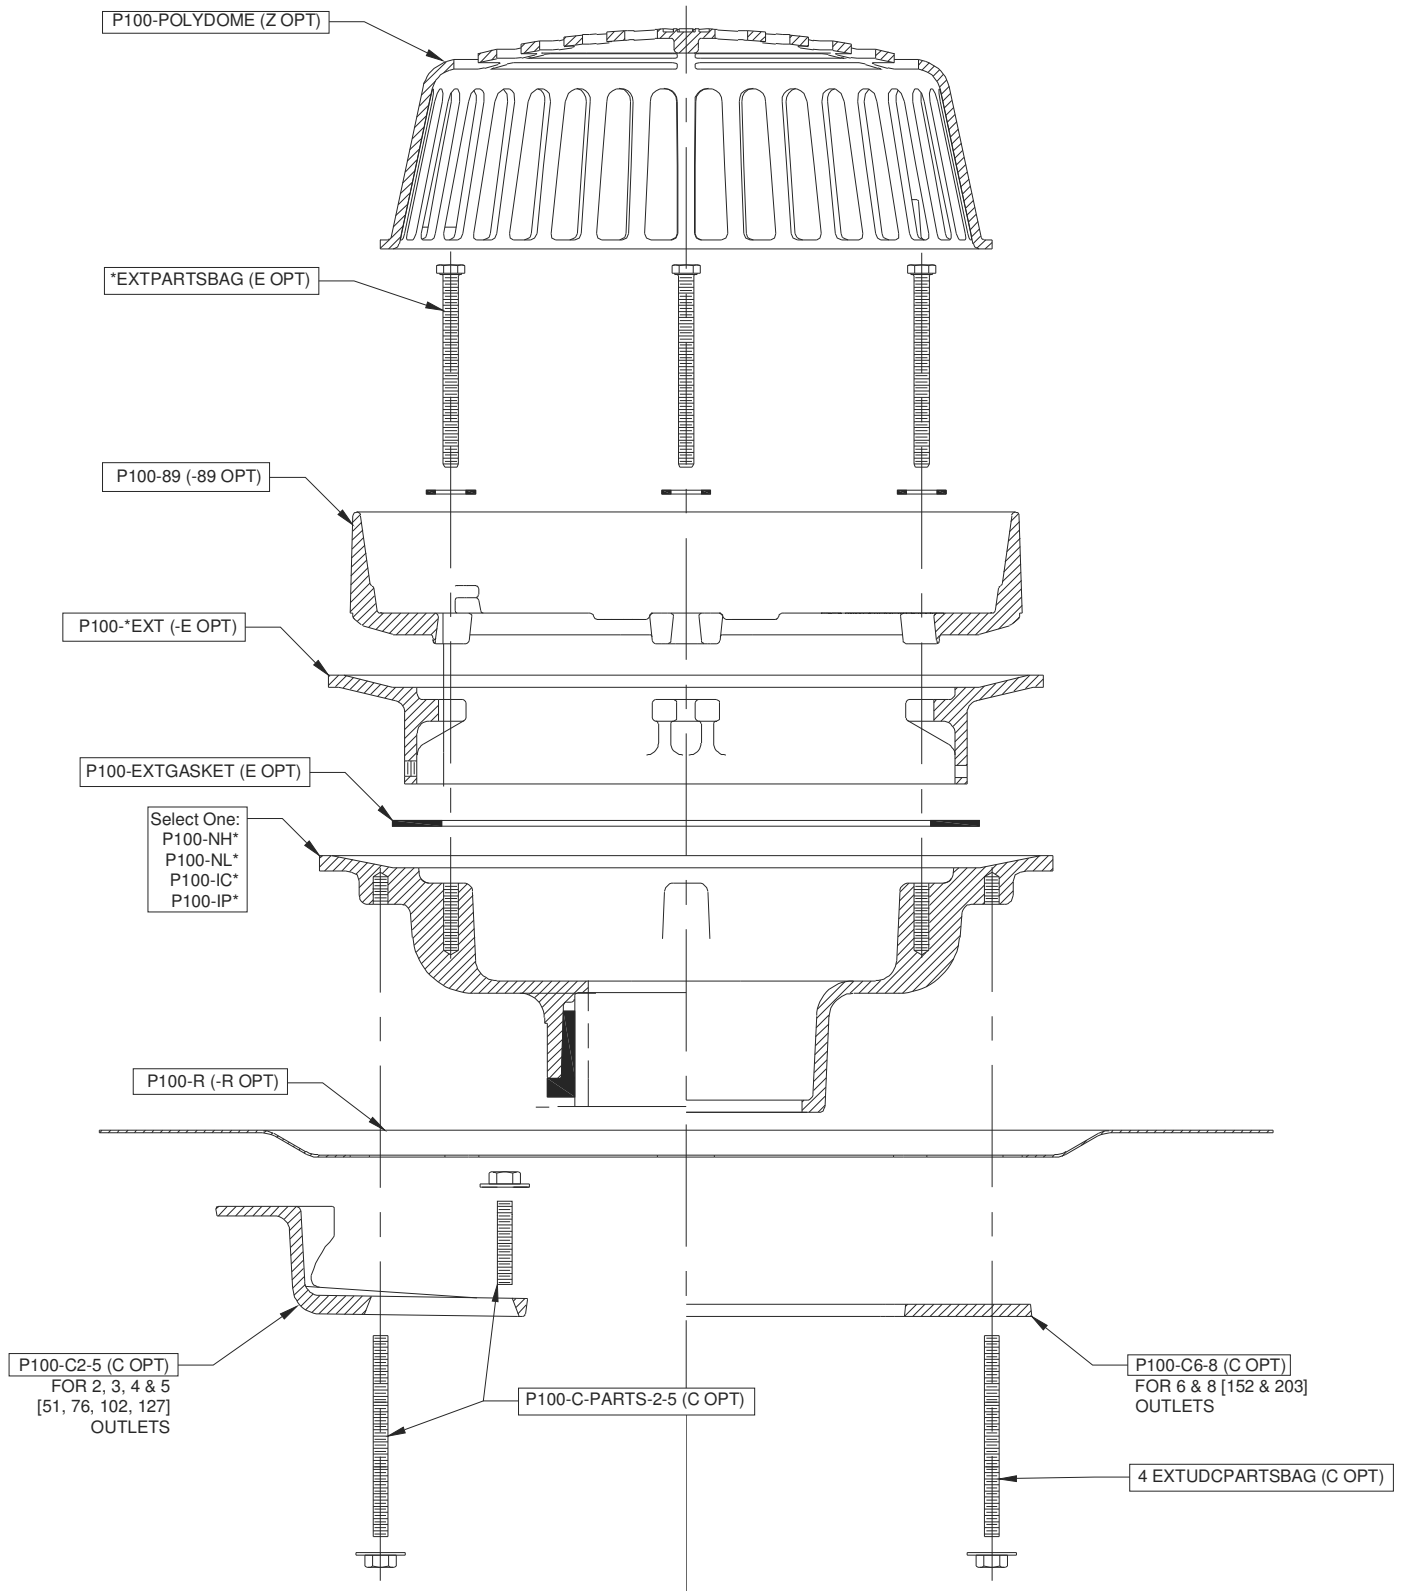

COMMON COMPONENTS
Z/ZC/ZA/ZRB100-DP

15[381] DIAMETER MAIN ROOF DRAIN LOW SILHOUETTE POLY/CAST IRON/ALUMINUM/PLAIN BRONZE DOME

Dimensional data (inches and [mm]) are subject to manufacturing tolerances and change without notice.

* Size determined by Customer

COMMON COMPONENTS

Z100-C-E-R-89

15[381] DIAMETER MAIN ROOF DRAIN LOW SILHOUETTE DOME W/ UNDERDECK CLAMP, STATIC EXTENSION, ROOF SUMP RECEIVER AND EXTERNAL WATER DAM

Dimensional data (inches and [mm]) are subject to manufacturing tolerances and change without notice.

* Size determined by Customer

COMMON COMPONENTS
Z100-EA-W2/W3/W4

15 [381] DIAMETER MAIN ROOF DRAIN LOW SILHOUETTE DOME W/ ADJUSTABLE
EXTENSION AND INTERNAL WATER DAM

Dimensional data (inches and [mm]) are subject to manufacturing tolerances and change without notice.

* Size determined by Customer