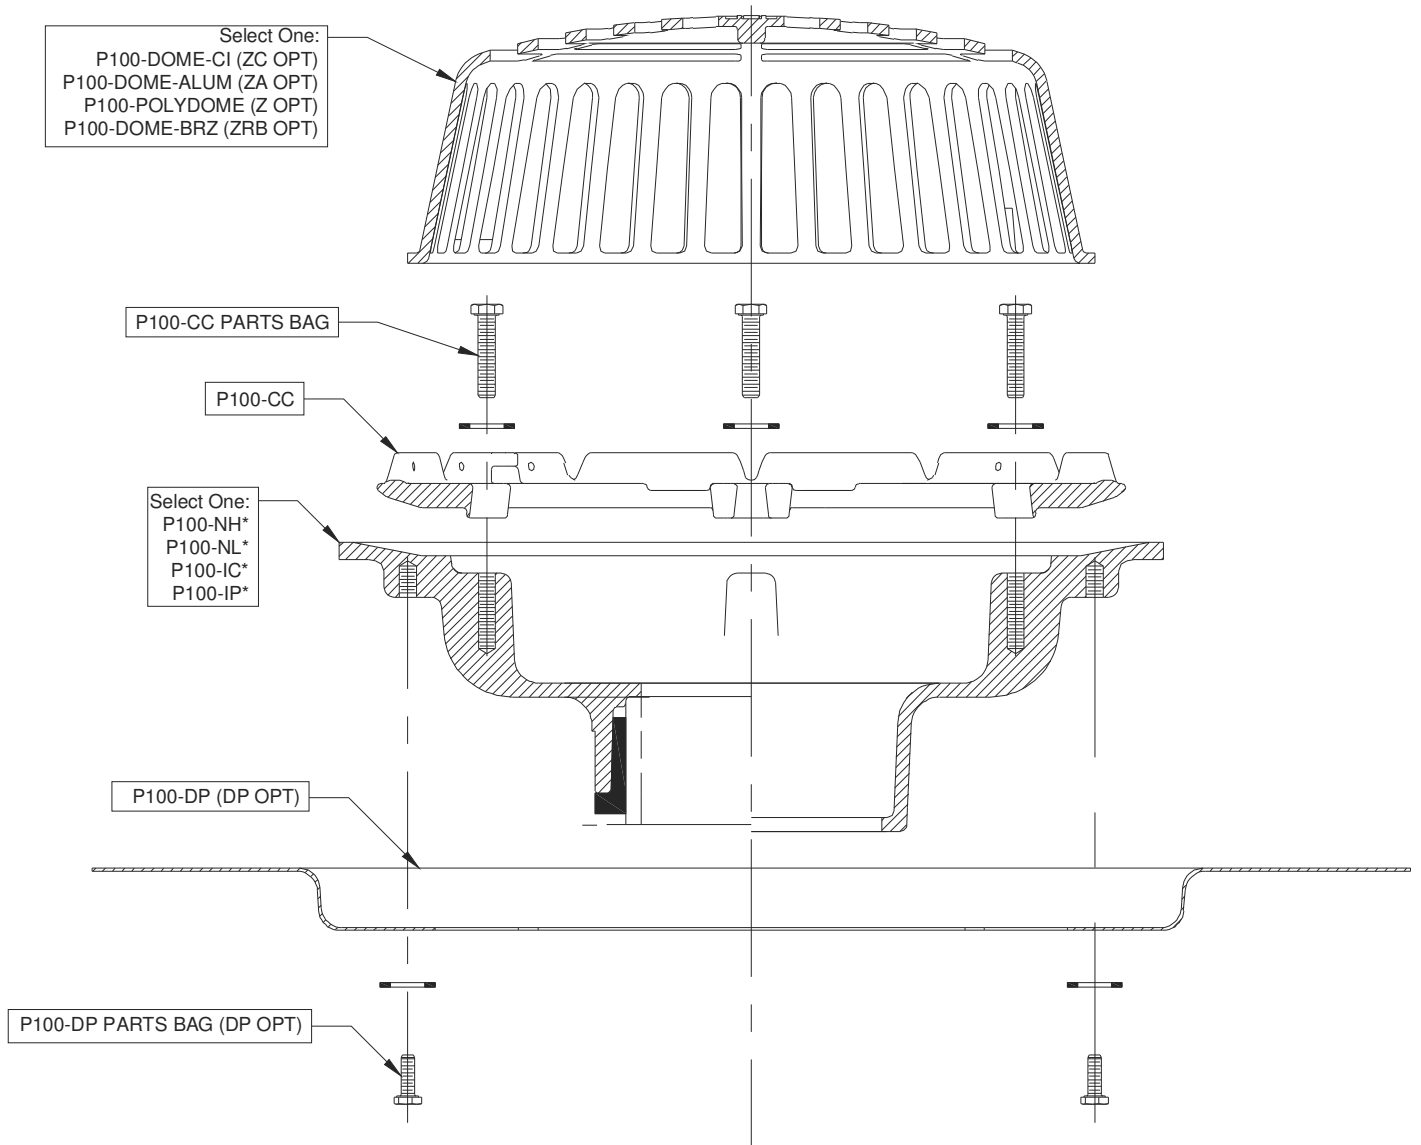

COMMON COMPONENTS
Z/ZC/ZA/ZRB100-DP

15[381] DIAMETER MAIN ROOF DRAIN LOW SILHOUETTE POLY/CAST IRON/ALUMINUM/PLAIN BRONZE DOME

Dimensional data (inches and [mm]) are subject to manufacturing tolerances and change without notice.

* Size determined by Customer

COMMON COMPONENTS

Z100-C-E-R-89

15[381] DIAMETER MAIN ROOF DRAIN LOW SILHOUETTE DOME W/ UNDERDECK CLAMP, STATIC EXTENSION, ROOF SUMP RECEIVER AND EXTERNAL WATER DAM

Dimensional data (inches and [mm]) are subject to manufacturing tolerances and change without notice.

* Size determined by Customer

COMMON COMPONENTS
Z100-EA-W2/W3/W4

15 [381] DIAMETER MAIN ROOF DRAIN LOW SILHOUETTE DOME W/ ADJUSTABLE
EXTENSION AND INTERNAL WATER DAM

Dimensional data (inches and [mm]) are subject to manufacturing tolerances and change without notice.

* Size determined by Customer