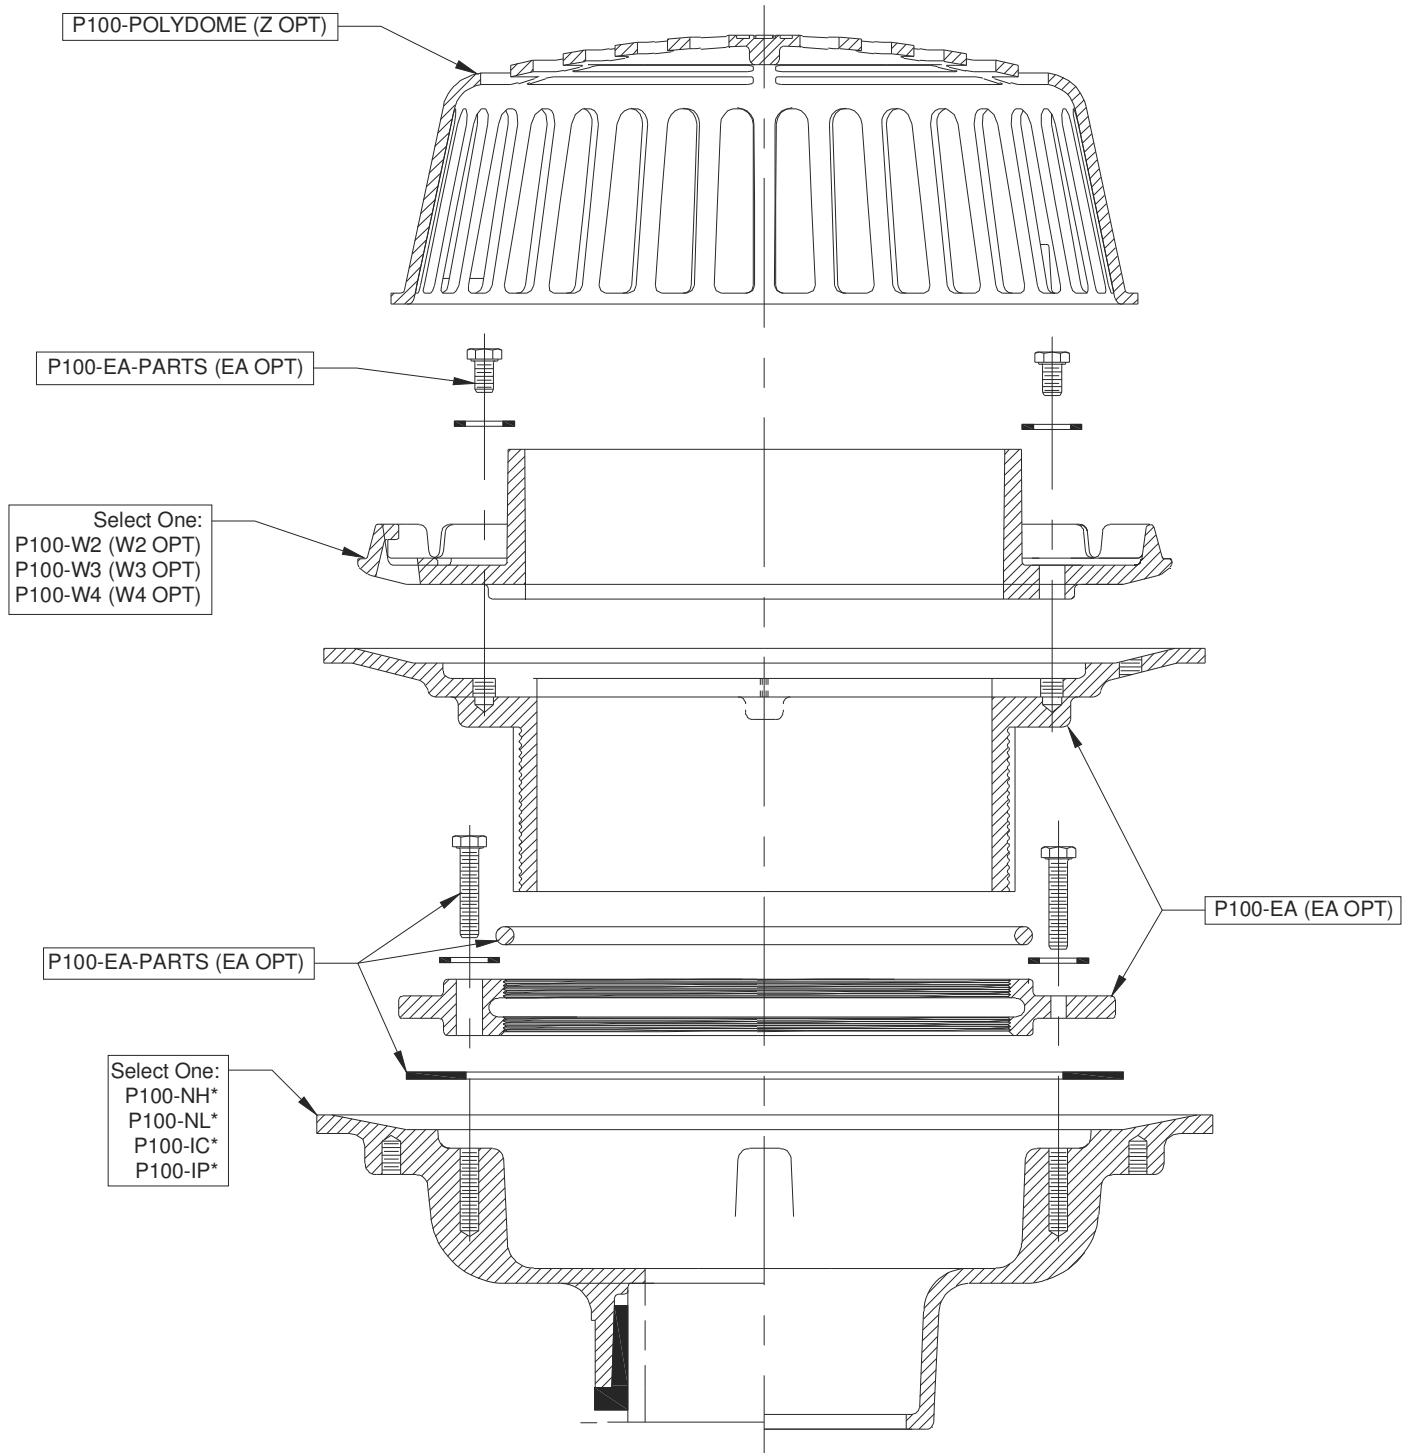

COMMON COMPONENTS
Z/ZC/ZA/ZRB100-DP

15[381] DIAMETER MAIN ROOF DRAIN LOW SILHOUETTE POLY/CAST IRON/ALUMINUM/PLAIN BRONZE DOME

Dimensional data (inches and [mm]) are subject to manufacturing tolerances and change without notice.

* Size determined by Customer

COMMON COMPONENTS

Z100-C-E-R-89

15[381] DIAMETER MAIN ROOF DRAIN LOW SILHOUETTE DOME W/ UNDERDECK CLAMP, STATIC EXTENSION, ROOF SUMP RECEIVER AND EXTERNAL WATER DAM

Dimensional data (inches and [mm]) are subject to manufacturing tolerances and change without notice.

* Size determined by Customer

COMMON COMPONENTS
Z100-EA-W2/W3/W4

15 [381] DIAMETER MAIN ROOF DRAIN LOW SILHOUETTE DOME W/ ADJUSTABLE
EXTENSION AND INTERNAL WATER DAM

Dimensional data (inches and [mm]) are subject to manufacturing tolerances and change without notice.

* Size determined by Customer