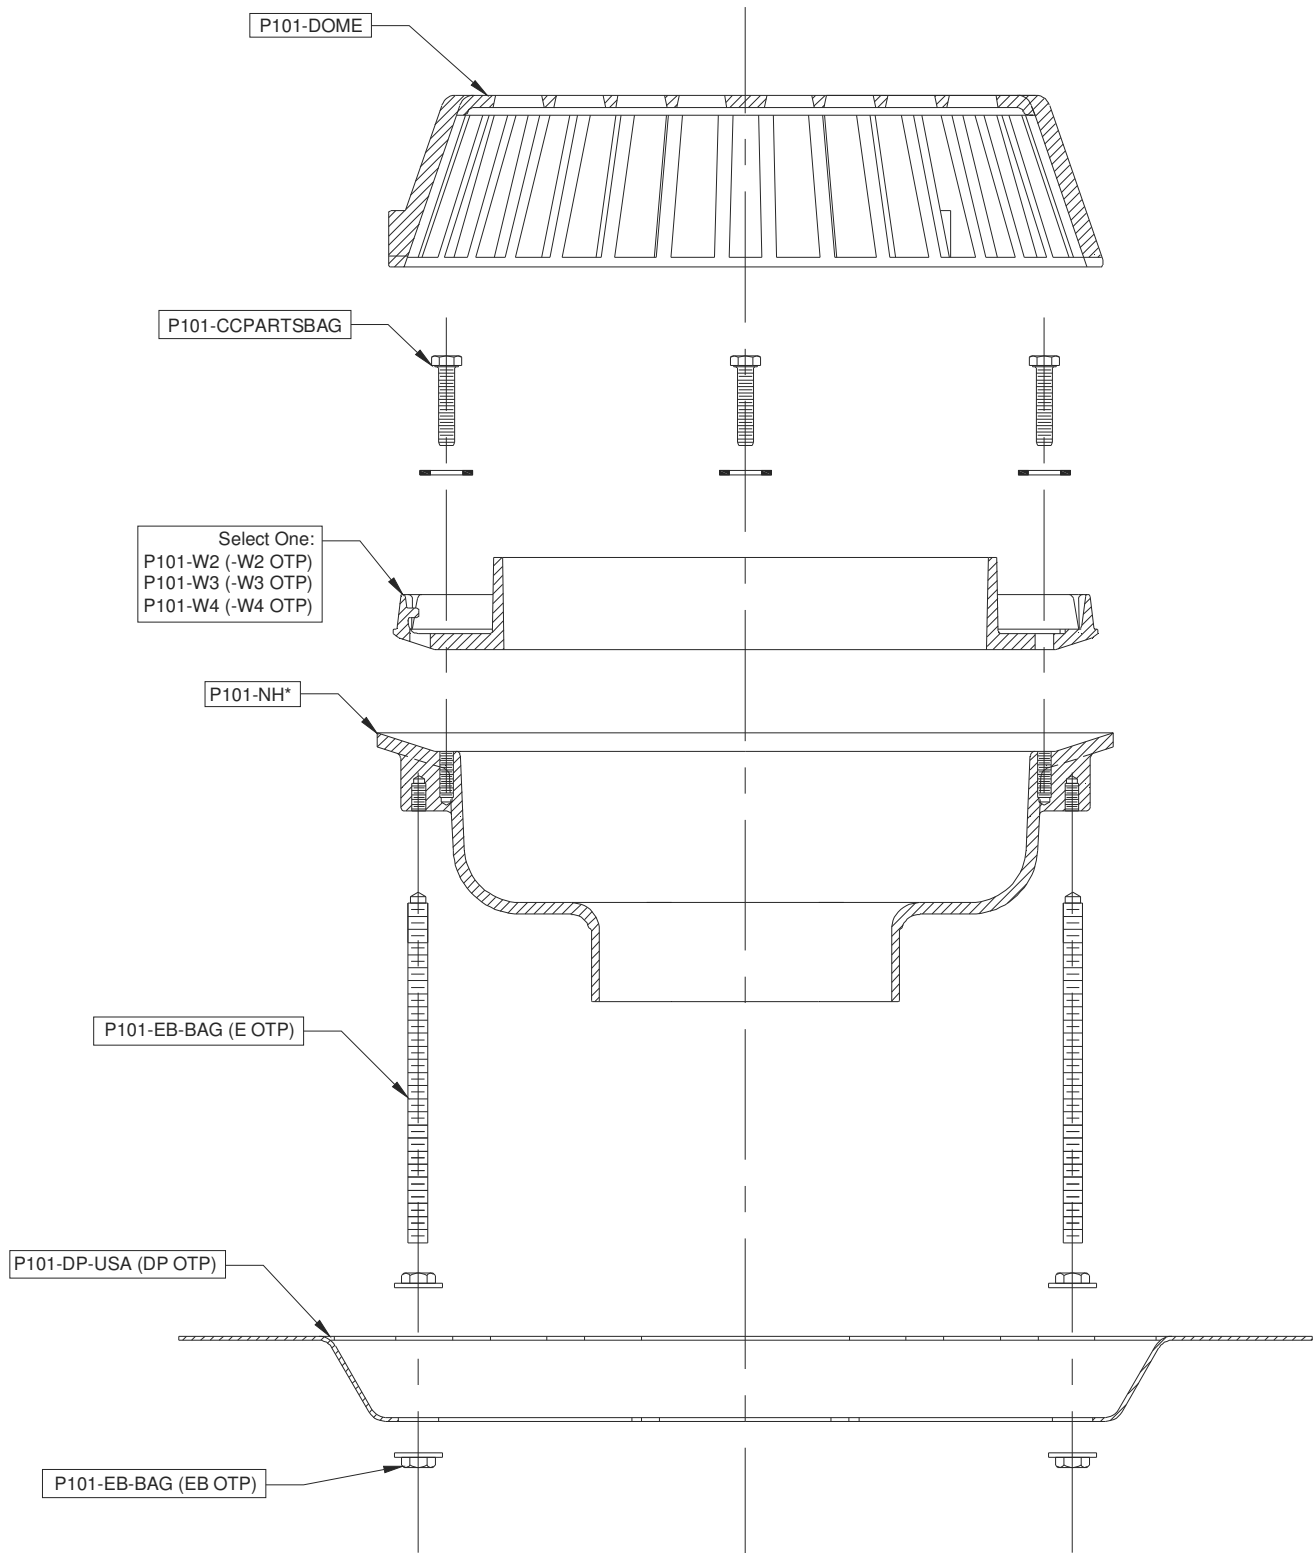

COMMON COMPONENTS

Z101-DP

20 [508] DIAMETER MAIN ROOF DRAIN LOW SILHOUETTE DOME W/ DECK PLATE

Dimensional data (inches and [mm]) are subject to manufacturing tolerances and change without notice.

* Size determined by Customer

COMMON COMPONENTS

Z101-C-E-R-89

20 [508] DIAMETER MAIN ROOF DRAIN LOW SILHOUETTE DOME W/ UNDERDECK CLAMP, STATIC EXTENSION, SUMP RECEIVER AND EXTERNAL WATER DAM

Dimensional data (inches and [mm]) are subject to manufacturing tolerances and change without notice.

* Size determined by Customer

COMMON COMPONENTS
Z101-EB-W2/W3/W4

20 [508] DIAMETER MAIN ROOF DRAIN LOW SILHOUETTE DOME W/ TOP-SET ADJUSTABLE EXTENSION AND INTERNAL WATER DAM

Dimensional data (inches and [mm]) are subject to manufacturing tolerances and change without notice.

* Size determined by Customer