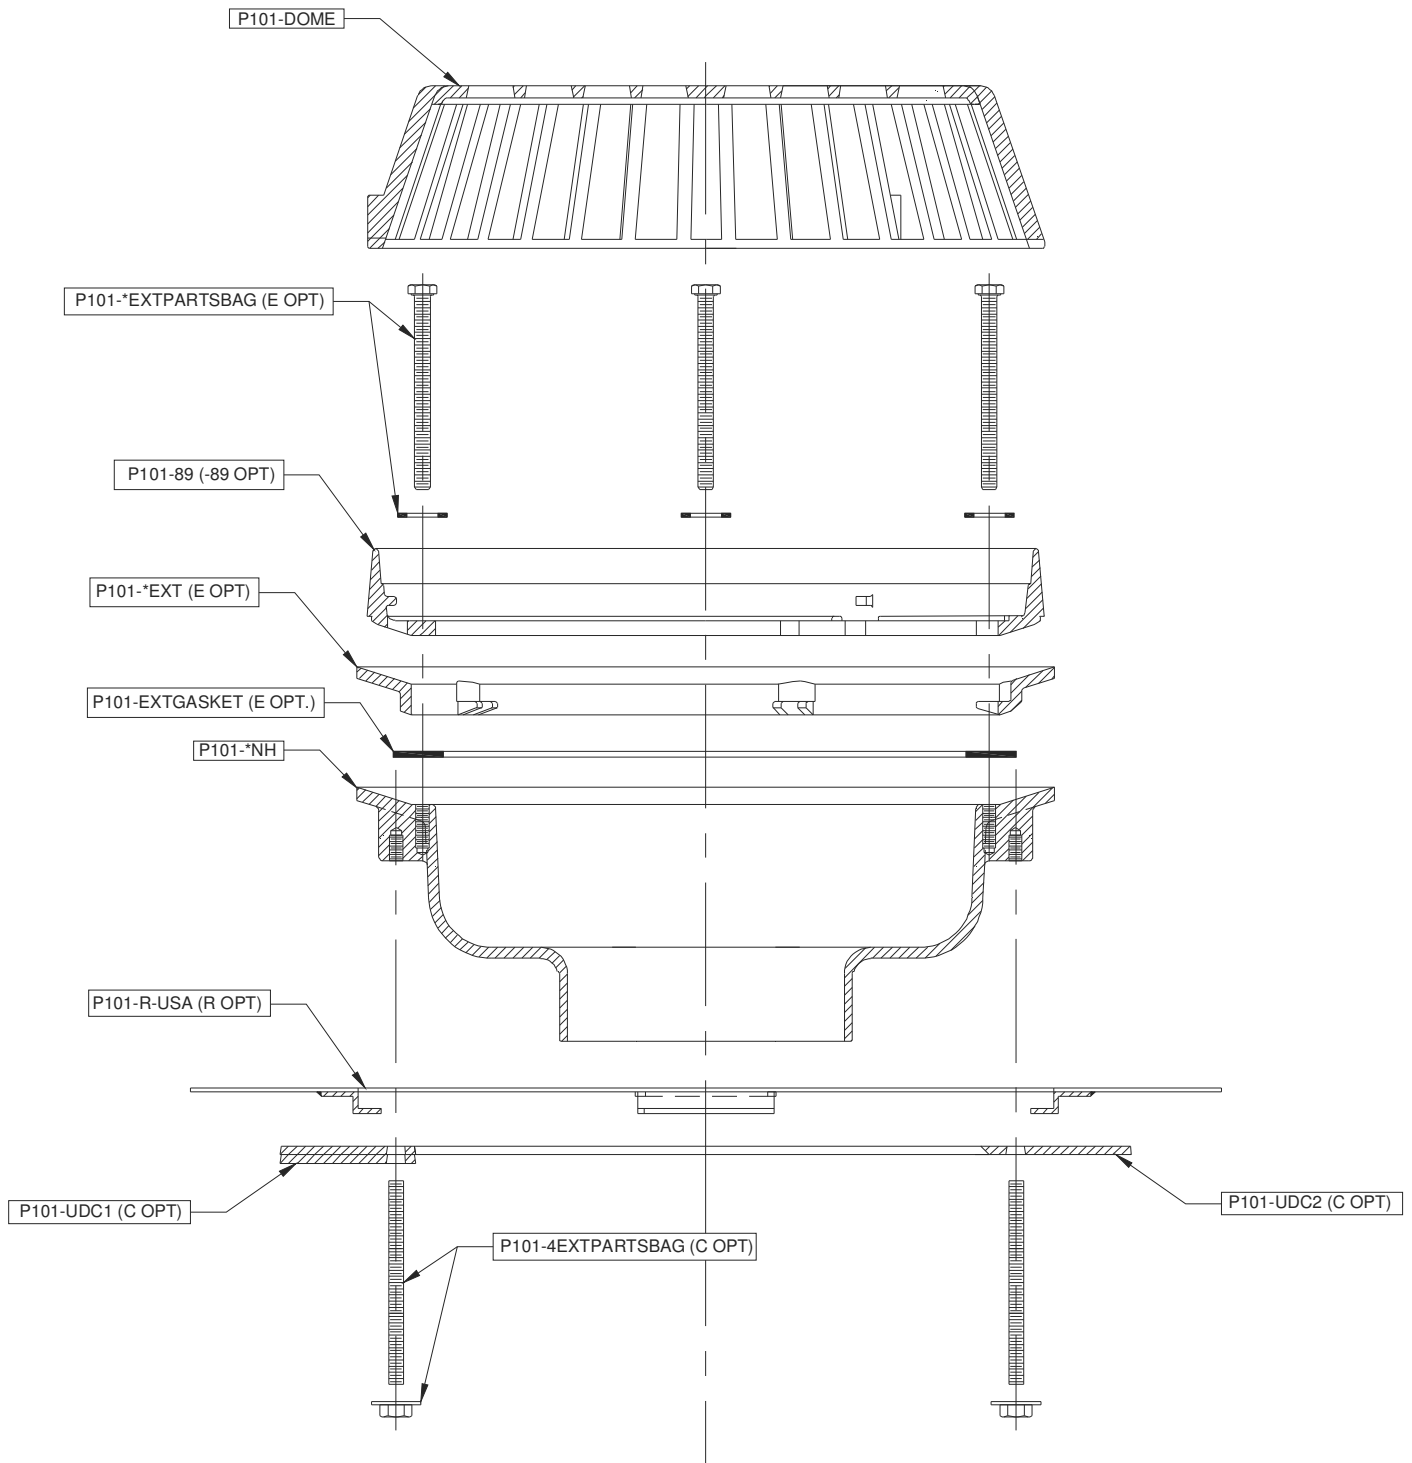

COMMON COMPONENTS

Z101-DP

20 [508] DIAMETER MAIN ROOF DRAIN LOW SILHOUETTE DOME W/ DECK PLATE

Dimensional data (inches and [mm]) are subject to manufacturing tolerances and change without notice.

* Size determined by Customer

COMMON COMPONENTS

Z101-C-E-R-89

20 [508] DIAMETER MAIN ROOF DRAIN LOW SILHOUETTE DOME W/ UNDERDECK CLAMP, STATIC EXTENSION, SUMP RECEIVER AND EXTERNAL WATER DAM

Dimensional data (inches and [mm]) are subject to manufacturing tolerances and change without notice.

* Size determined by Customer

COMMON COMPONENTS
Z101-EB-W2/W3/W4

20 [508] DIAMETER MAIN ROOF DRAIN LOW SILHOUETTE DOME W/ TOP-SET ADJUSTABLE EXTENSION AND INTERNAL WATER DAM

Dimensional data (inches and [mm]) are subject to manufacturing tolerances and change without notice.

* Size determined by Customer