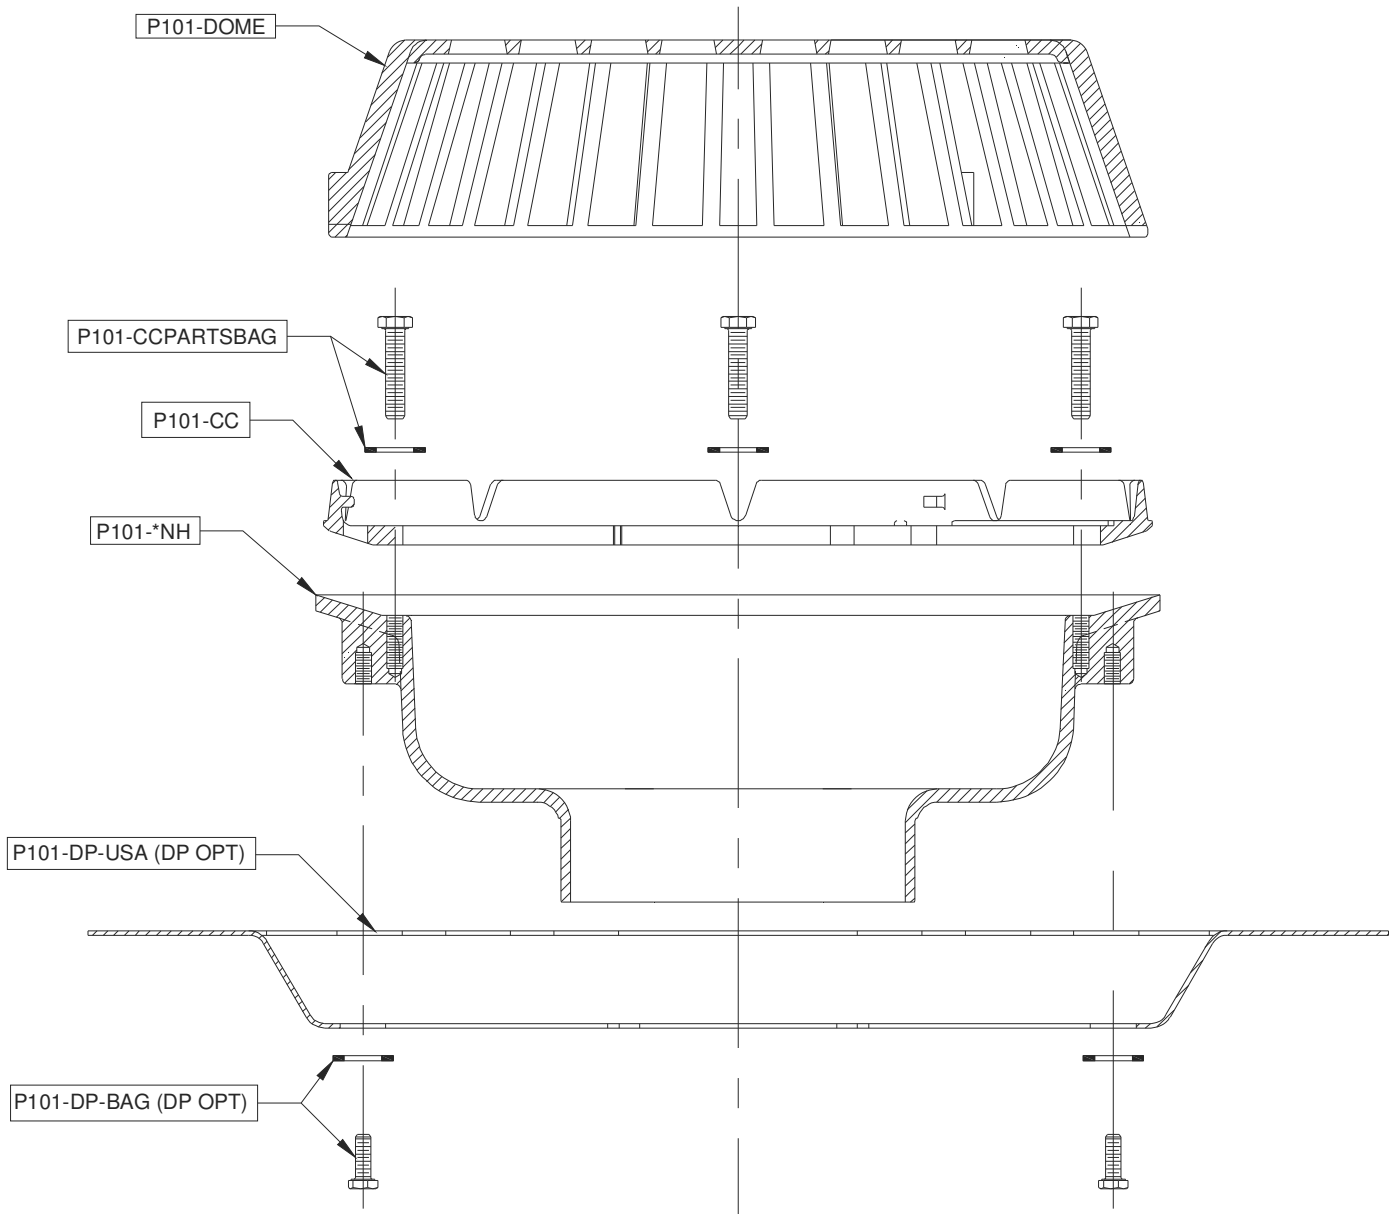

COMMON COMPONENTS

Z101-DP

20 [508] DIAMETER MAIN ROOF DRAIN LOW SILHOUETTE DOME W/ DECK PLATE

Dimensional data (inches and [mm]) are subject to manufacturing tolerances and change without notice.

* Size determined by Customer

COMMON COMPONENTS

Z101-C-E-R-89

20 [508] DIAMETER MAIN ROOF DRAIN LOW SILHOUETTE DOME W/ UNDERDECK CLAMP, STATIC EXTENSION, SUMP RECEIVER AND EXTERNAL WATER DAM

Dimensional data (inches and [mm]) are subject to manufacturing tolerances and change without notice.

* Size determined by Customer

COMMON COMPONENTS
Z101-EB-W2/W3/W4

20 [508] DIAMETER MAIN ROOF DRAIN LOW SILHOUETTE DOME W/ TOP-SET ADJUSTABLE EXTENSION AND INTERNAL WATER DAM

Dimensional data (inches and [mm]) are subject to manufacturing tolerances and change without notice.

* Size determined by Customer