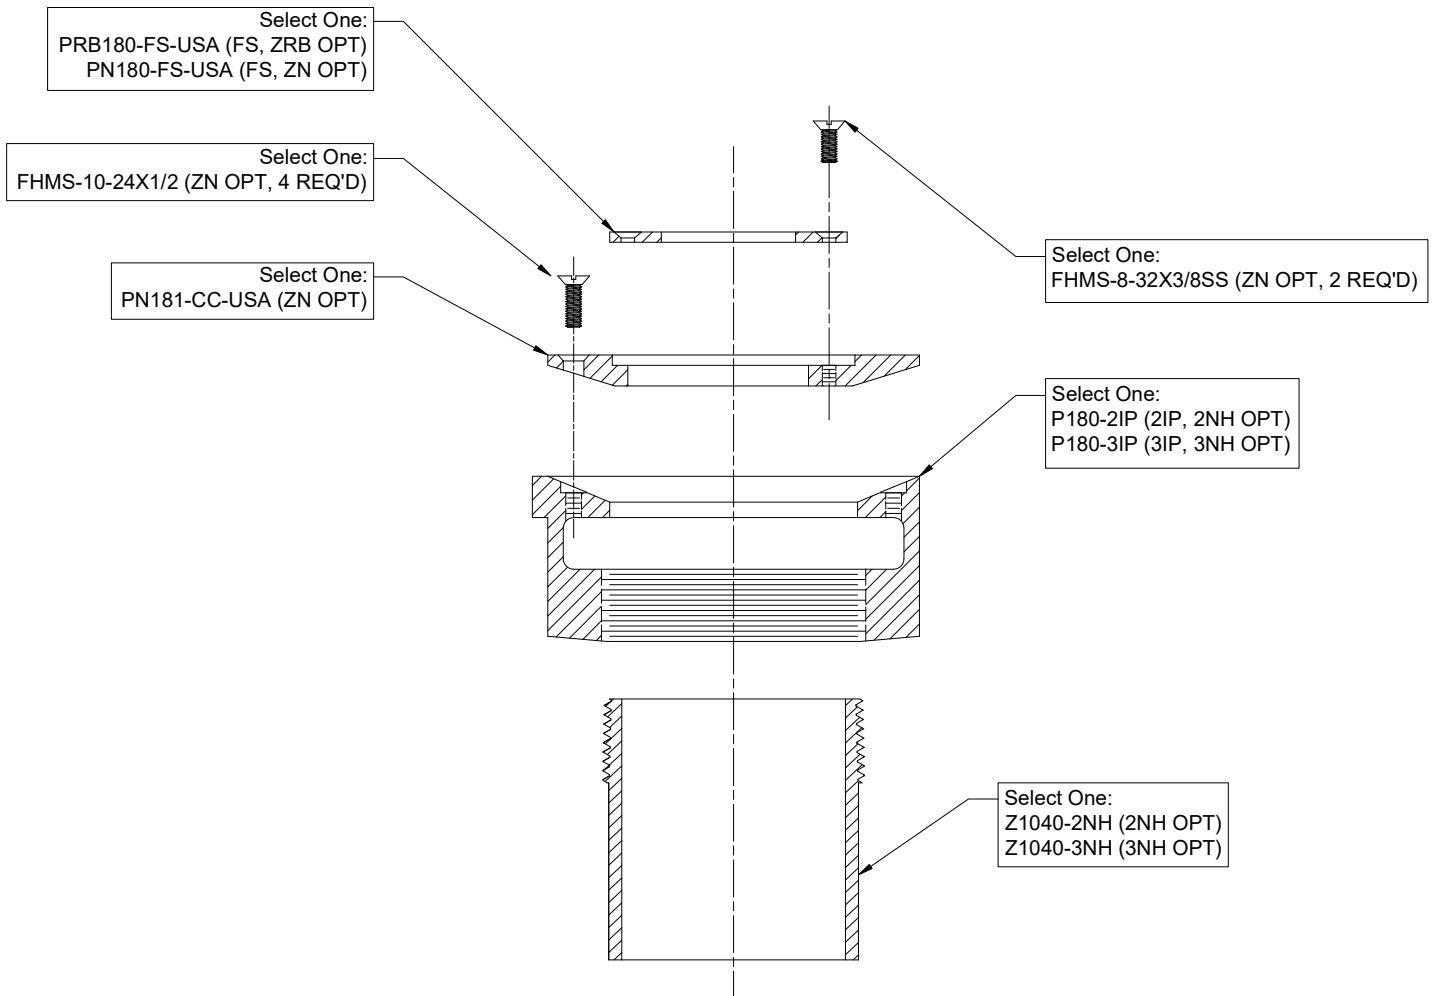

COMMON COMPONENTS

ZN180-FS

4-1/2 [114] DIAMETER CORNICE DRAIN BOTTOM OUTLET W/ POLISHED NICKEL-BRONZE FLAT STRAINER

Dimensional data (inches and [mm]) are subject to manufacturing tolerances and change without notice.

* Size determined by customer

COMMON COMPONENTS

ZN/ZRB180-VP

4-1/2 [114] DIAMETER CORNICE DRAIN BOTTOM OUTLET W/ POLISHED NICKEL-BRONZE/PLAIN BRONZE DOME AND VANDAL-PROOF SECURED TOP

Dimensional data (inches and [mm]) are subject to manufacturing tolerances and change without notice.

* Size determined by customer

COMMON COMPONENTS

ZN/ZRB180-4-8

4-1/2 [114] DIAMETER CORNICE DRAIN BOTTOM OUTLET W/ POLISHED NICKEL-BRONZE/PLAIN BRONZE DOME AND 4"/8" HIGH BODY

Dimensional data (inches and [mm]) are subject to manufacturing tolerances and change without notice.

* Size determined by customer