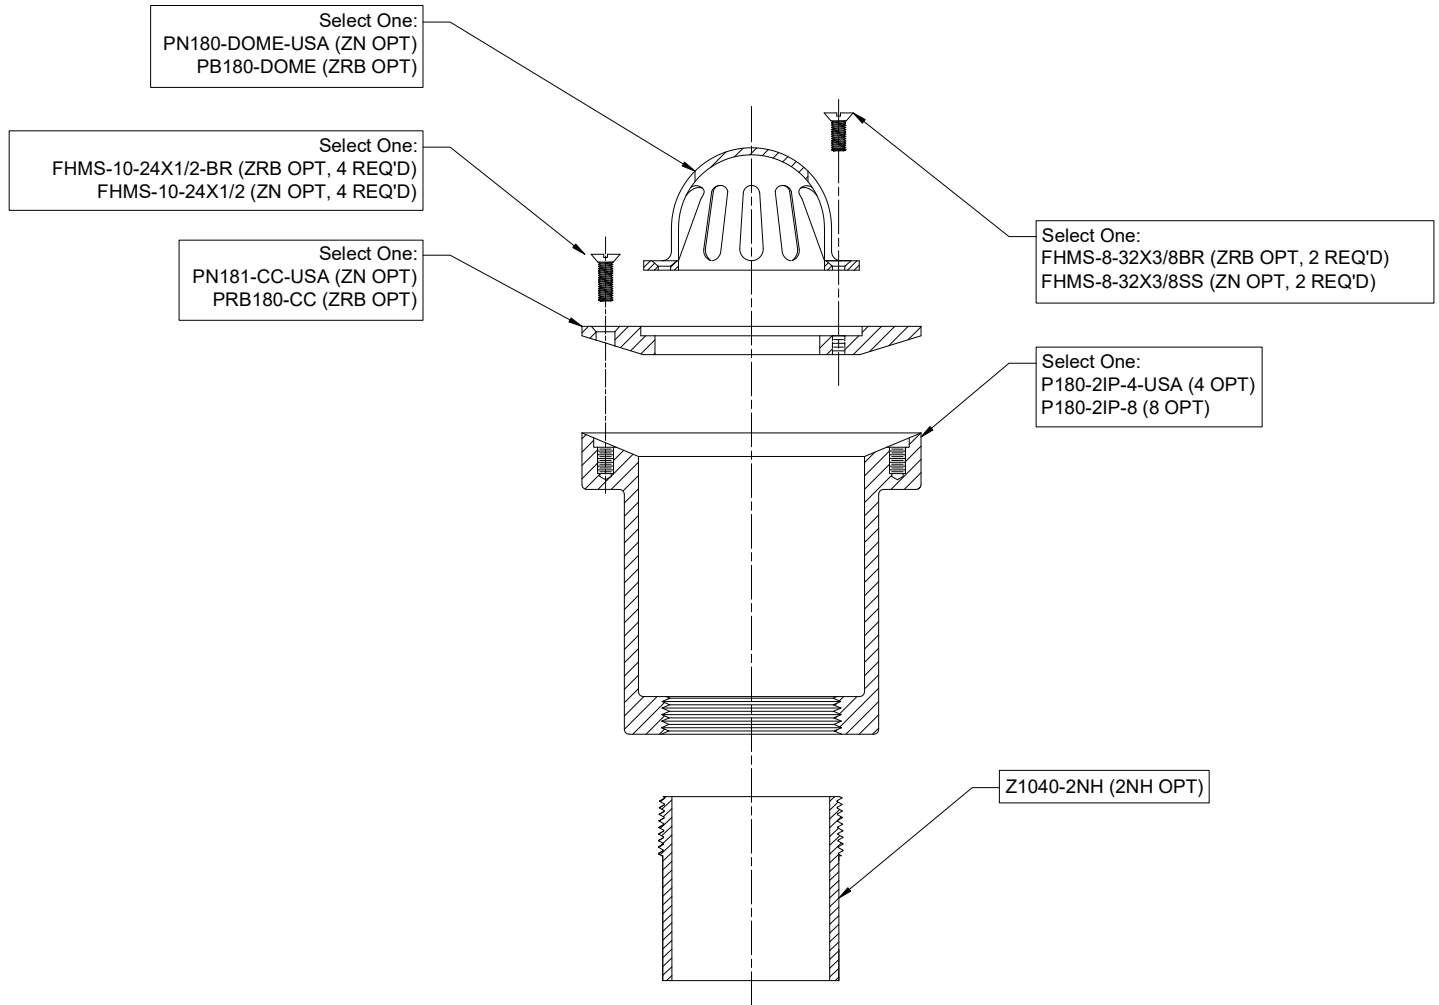

COMMON COMPONENTS

ZN180-FS

4-1/2 [114] DIAMETER CORNICE DRAIN BOTTOM OUTLET W/ POLISHED NICKEL-BRONZE FLAT STRAINER

Dimensional data (inches and [mm]) are subject to manufacturing tolerances and change without notice.

* Size determined by customer

COMMON COMPONENTS

ZN/ZRB180-VP

4-1/2 [114] DIAMETER CORNICE DRAIN BOTTOM OUTLET W/ POLISHED NICKEL-BRONZE/PLAIN BRONZE DOME AND VANDAL-PROOF SECURED TOP

Dimensional data (inches and [mm]) are subject to manufacturing tolerances and change without notice.

* Size determined by customer

COMMON COMPONENTS

ZN/ZRB180-4-8

4-1/2 [114] DIAMETER CORNICE DRAIN BOTTOM OUTLET W/ POLISHED NICKEL-BRONZE/PLAIN BRONZE DOME AND 4"/8" HIGH BODY

Dimensional data (inches and [mm]) are subject to manufacturing tolerances and change without notice.

* Size determined by customer