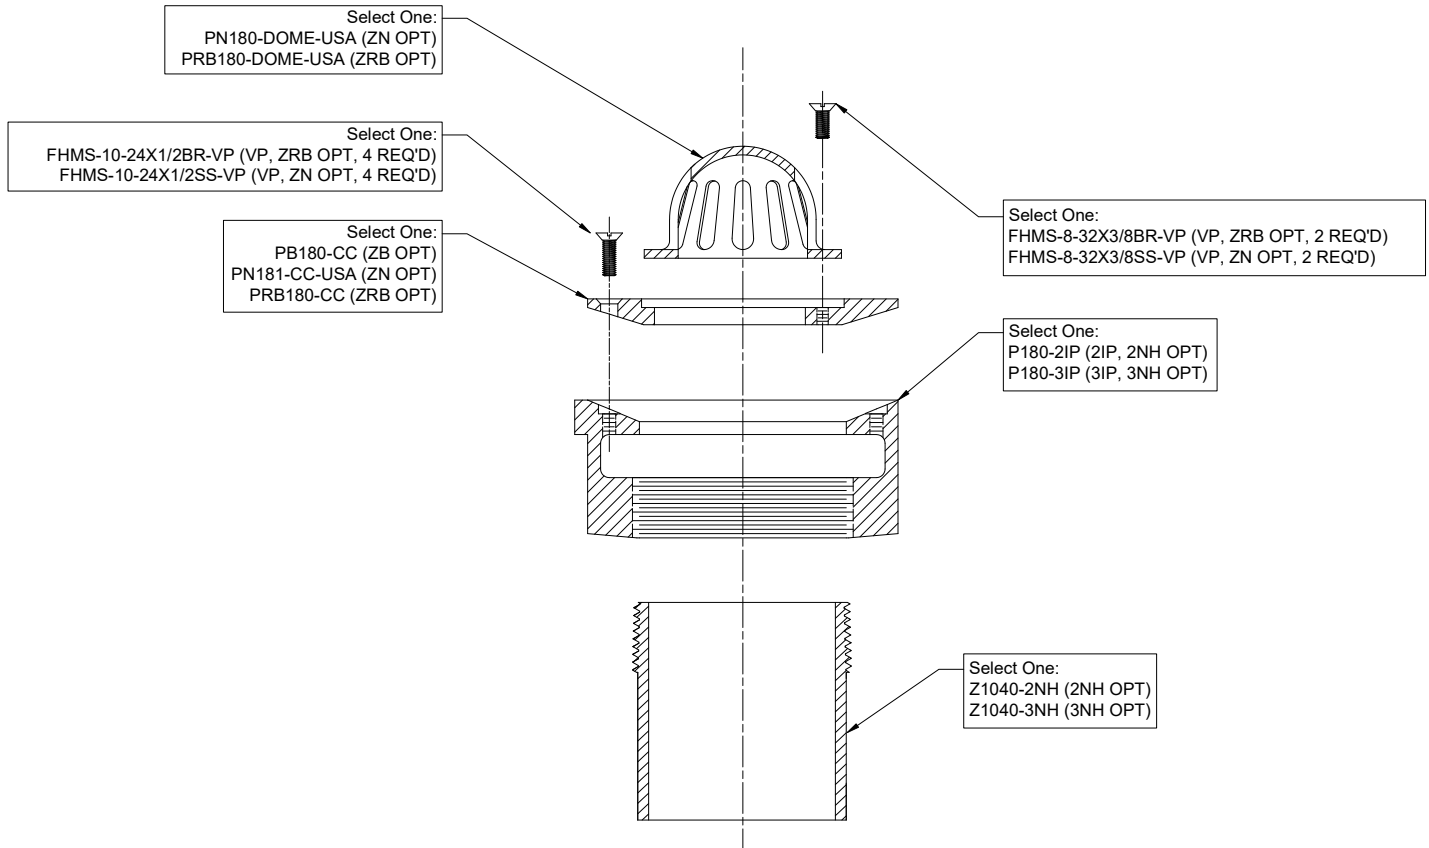

COMMON COMPONENTS

ZN180-FS

4-1/2 [114] DIAMETER CORNICE DRAIN BOTTOM OUTLET W/ POLISHED NICKEL-BRONZE FLAT STRAINER

Dimensional data (inches and [mm]) are subject to manufacturing tolerances and change without notice.

* Size determined by customer

COMMON COMPONENTS

ZN/ZRB180-VP

4-1/2 [114] DIAMETER CORNICE DRAIN BOTTOM OUTLET W/ POLISHED NICKEL-BRONZE/PLAIN BRONZE DOME AND VANDAL-PROOF SECURED TOP

Dimensional data (inches and [mm]) are subject to manufacturing tolerances and change without notice.

* Size determined by customer

COMMON COMPONENTS

ZN/ZRB180-4-8

4-1/2 [114] DIAMETER CORNICE DRAIN BOTTOM OUTLET W/ POLISHED NICKEL-BRONZE/PLAIN BRONZE DOME AND 4"/8" HIGH BODY

Dimensional data (inches and [mm]) are subject to manufacturing tolerances and change without notice.

* Size determined by customer