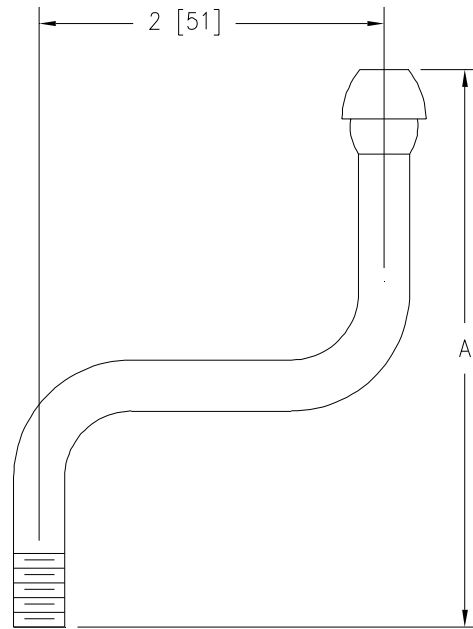

# CAST - BRASS TAILPIECES

## Z8812-PC TO Z8813-PC

### TAG \_\_\_\_\_

**Engineering Specification:** Zurn Z8812-PC TO Z8813-PC – Cast brass tailpieces with 1/4 IPS threads, available straight or offset.

**Z8812-PC**

**Z8813-PC**

| PRODUCT NUMBER | DESCRIPTION | DIM A in[mm] | MASTER CARTON | WEIGHT CARTON |
|----------------|-------------|--------------|---------------|---------------|
| Z8812-PC       | STRAIGHT    | 2[51]        | 100           | 7             |
| Z8813-PC       | OFFSET      | 3 7/8[98]    | 100           | 9             |