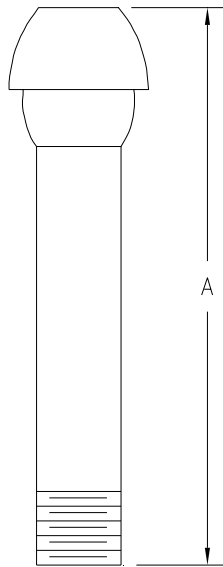

# CAST - BRASS TAILPIECES

## Z8812-PC TO Z8813-PC

### TAG \_\_\_\_\_

**Engineering Specification:** Zurn Z8812-PC TO Z8813-PC – Cast brass tailpieces with 1/4 IPS threads, available straight or offset.

**Z8812-PC**

**Z8813-PC**

| PRODUCT NUMBER | DESCRIPTION | DIM A in[mm] | MASTER CARTON | WEIGHT CARTON |
|----------------|-------------|--------------|---------------|---------------|
| Z8812-PC       | STRAIGHT    | 2[51]        | 100           | 7             |
| Z8813-PC       | OFFSET      | 3 7/8[98]    | 100           | 9             |